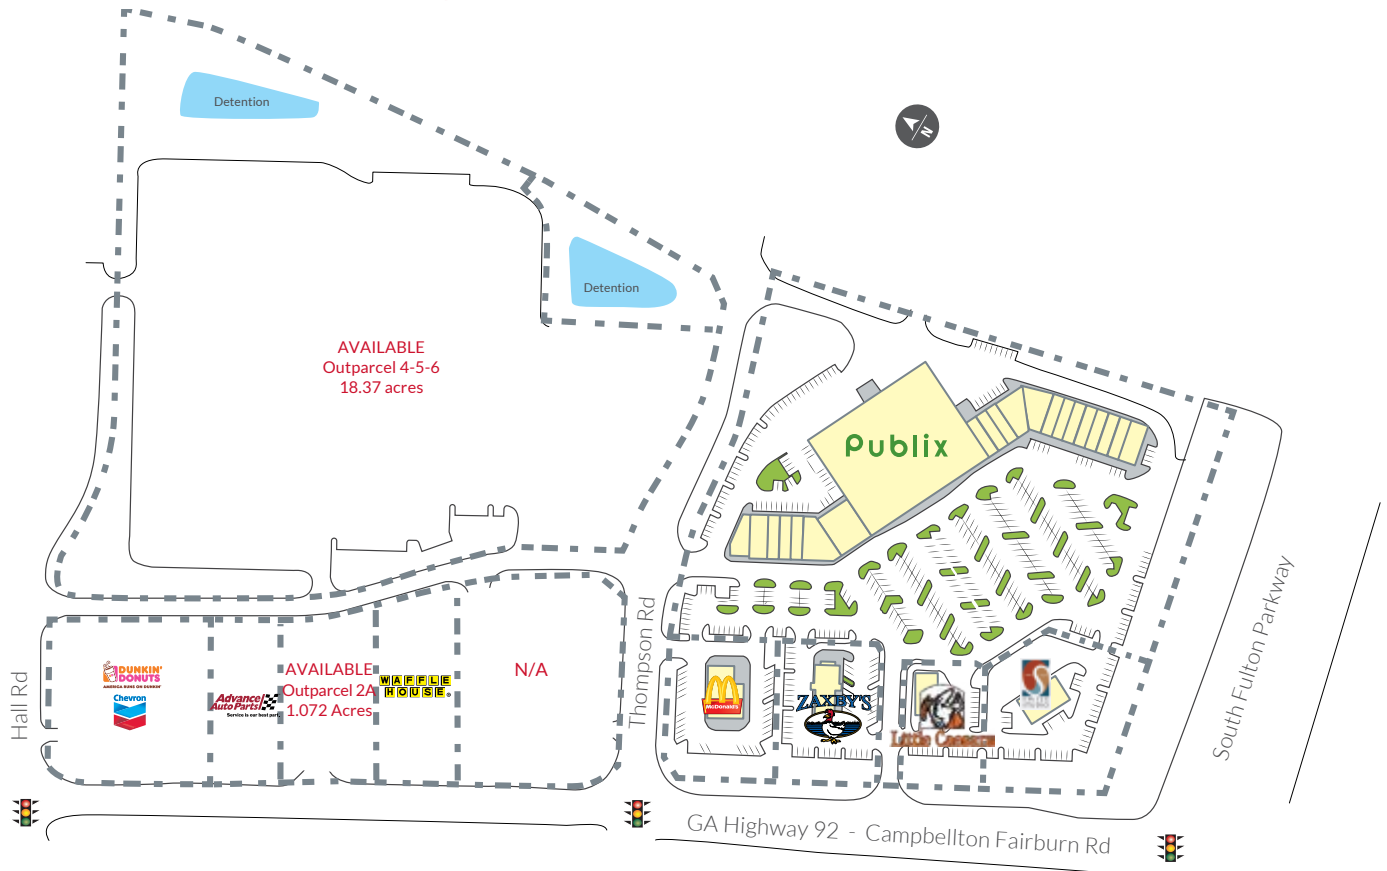

Parkway Village

For More Information Call:
Angie Akins 678.725.1514
Rosemary Beck 404.229.9550

watkinsreg.com
1958 Monroe Drive NE
Atlanta | Georgia | 30324
404.872.8666